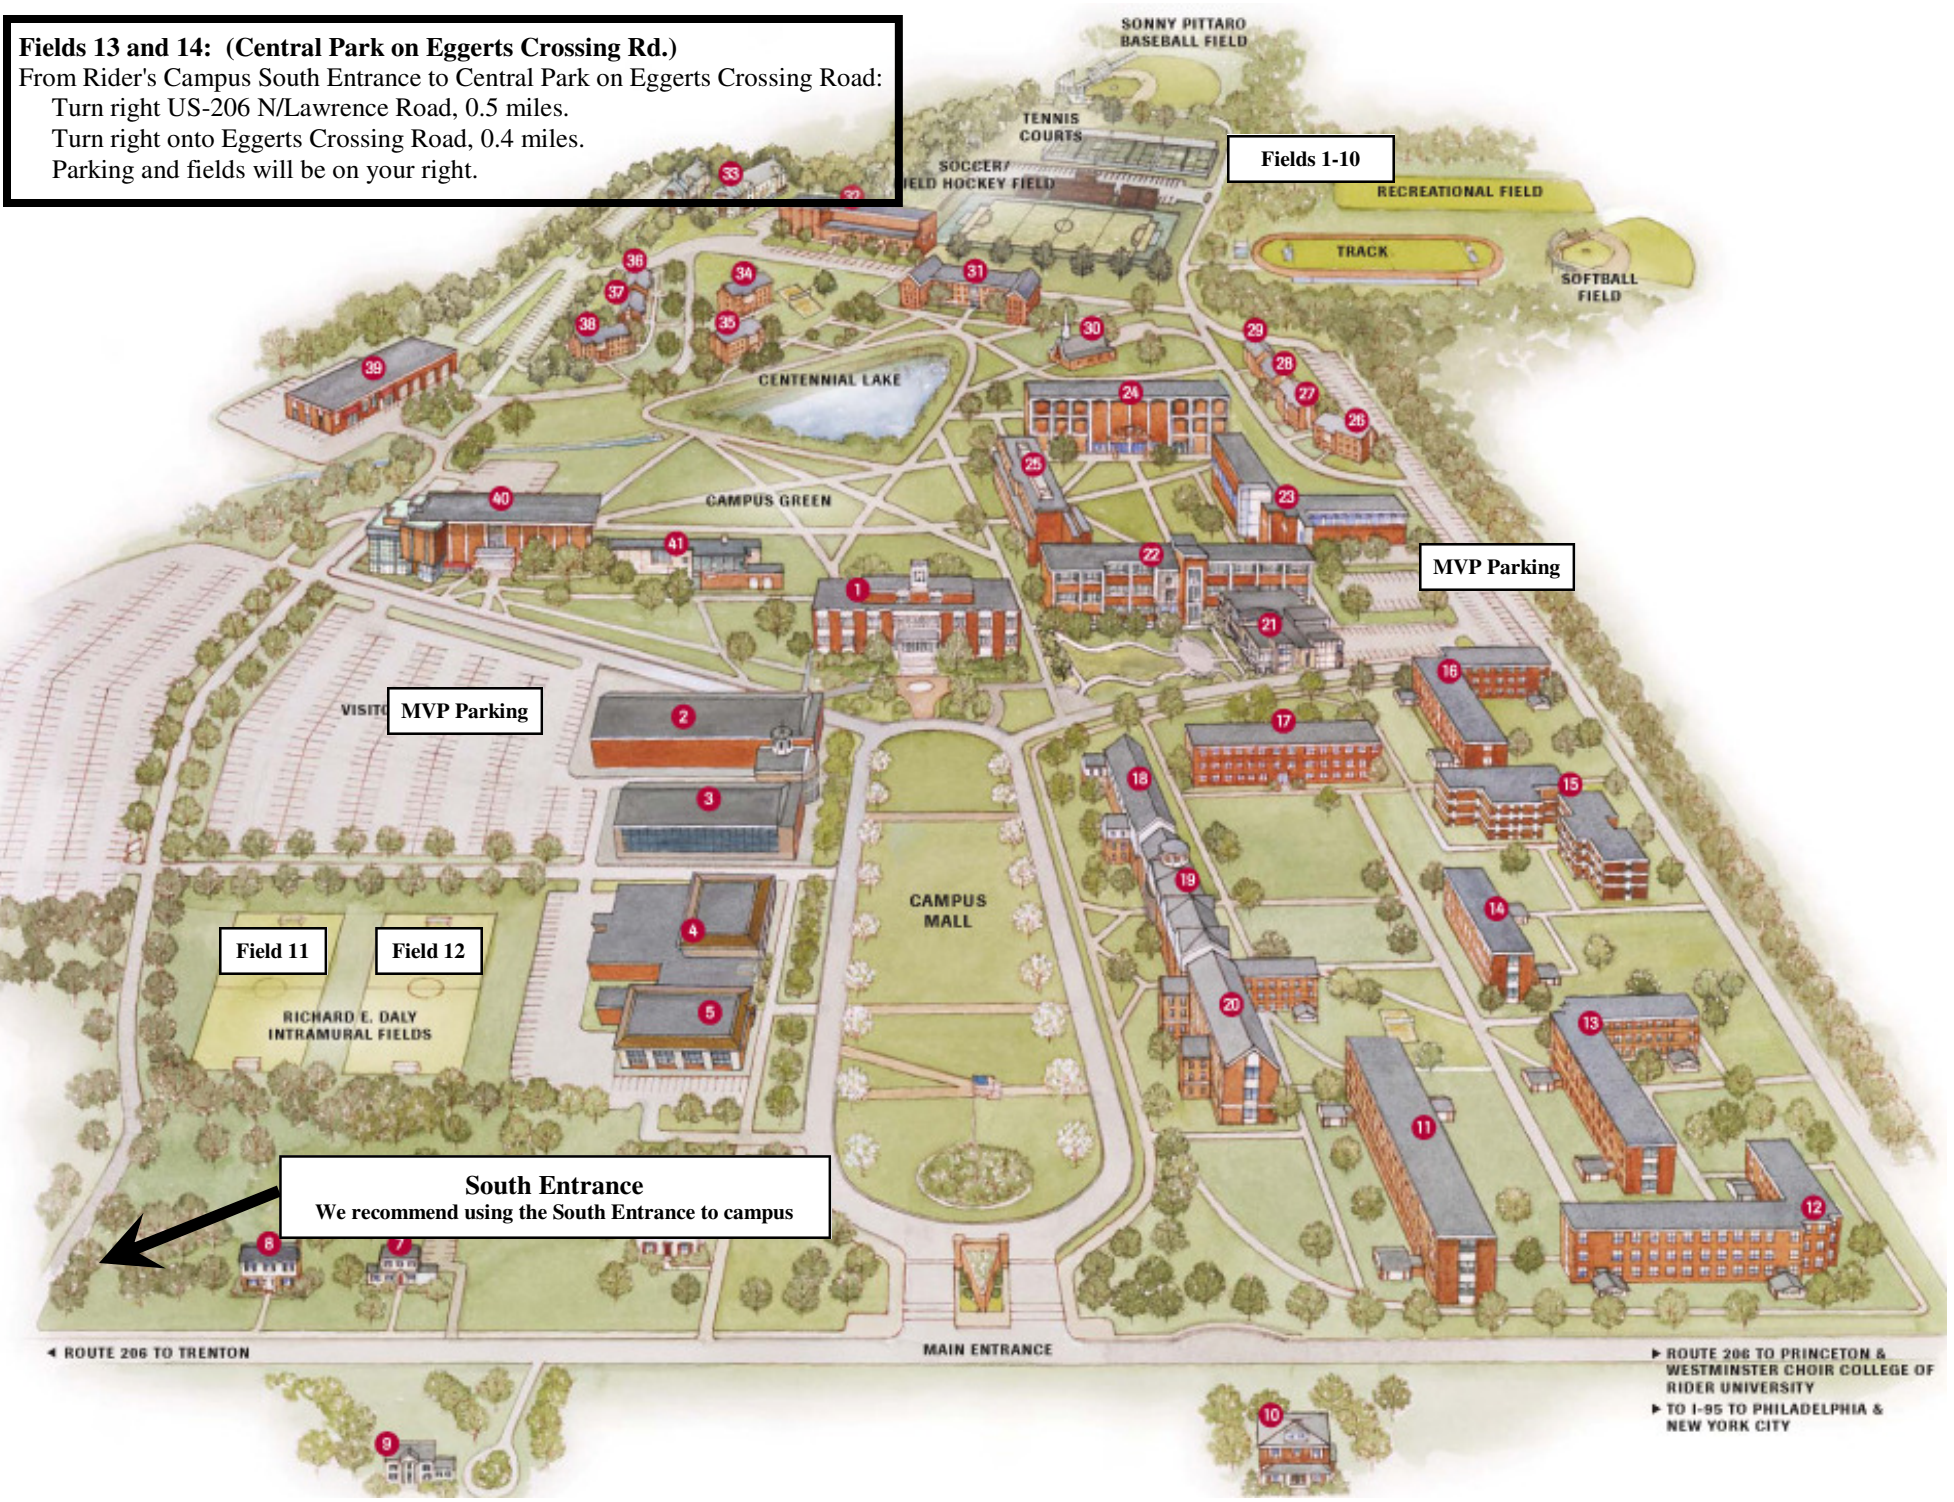

**Fields 13 and 14: (Central Park on Eggerts Crossing Rd.)**  
 From Rider's Campus South Entrance to Central Park on Eggerts Crossing Road:  
 Turn right US-206 N/Lawrence Road, 0.5 miles.  
 Turn right onto Eggerts Crossing Road, 0.4 miles.  
 Parking and fields will be on your right.

Fields 1-10

MVP Parking

VISITOR MVP Parking

Field 11

Field 12

RICHARD E. DALY  
INTRAMURAL FIELDS

**South Entrance**  
 We recommend using the South Entrance to campus

MAIN ENTRANCE

▶ ROUTE 206 TO PRINCETON &  
WESTMINSTER CHOIR COLLEGE OF  
RIDER UNIVERSITY  
▶ TO I-95 TO PHILADELPHIA &  
NEW YORK CITY

◀ ROUTE 206 TO TRENTON